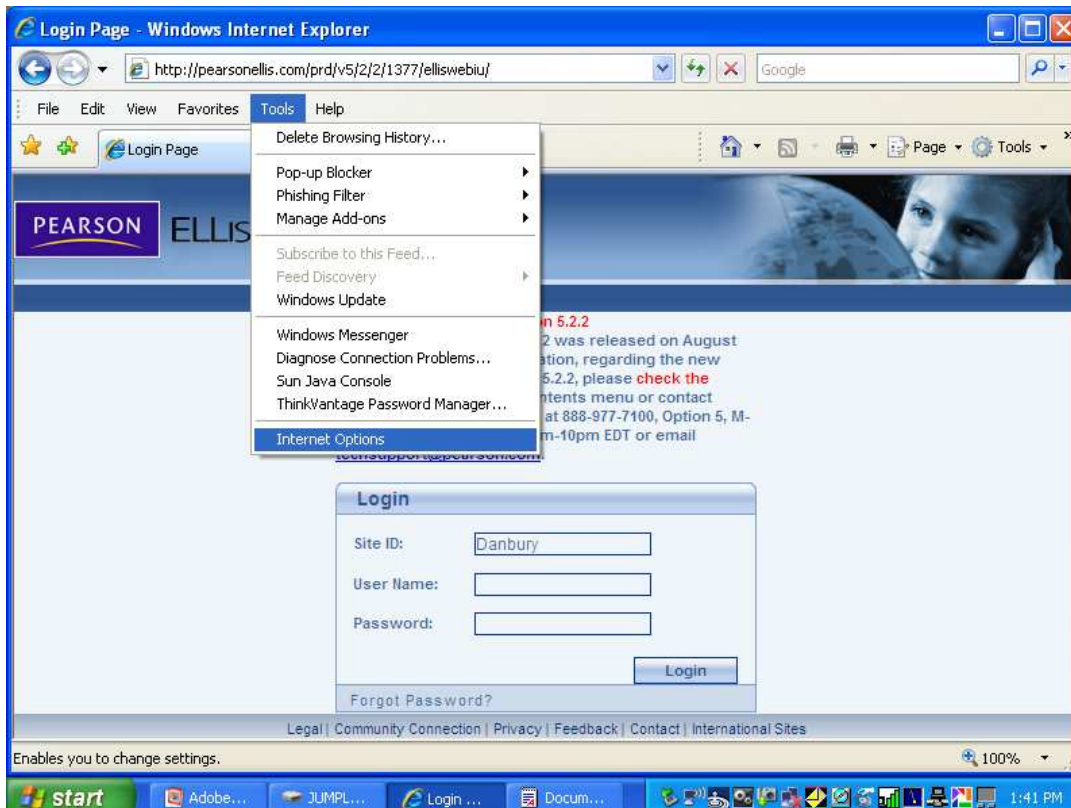

Open Internet Explorer – Login to Ellis

Select Tools/Internet Options/Privacy Tab and deselect “Turn on Pop-up blocker”

Go to Security Tab/Select Trusted Sites ok

**Uncheck “Require server verification (https) for all sites in the zone”
Add http://*.pearsonellis.com → close → ok**