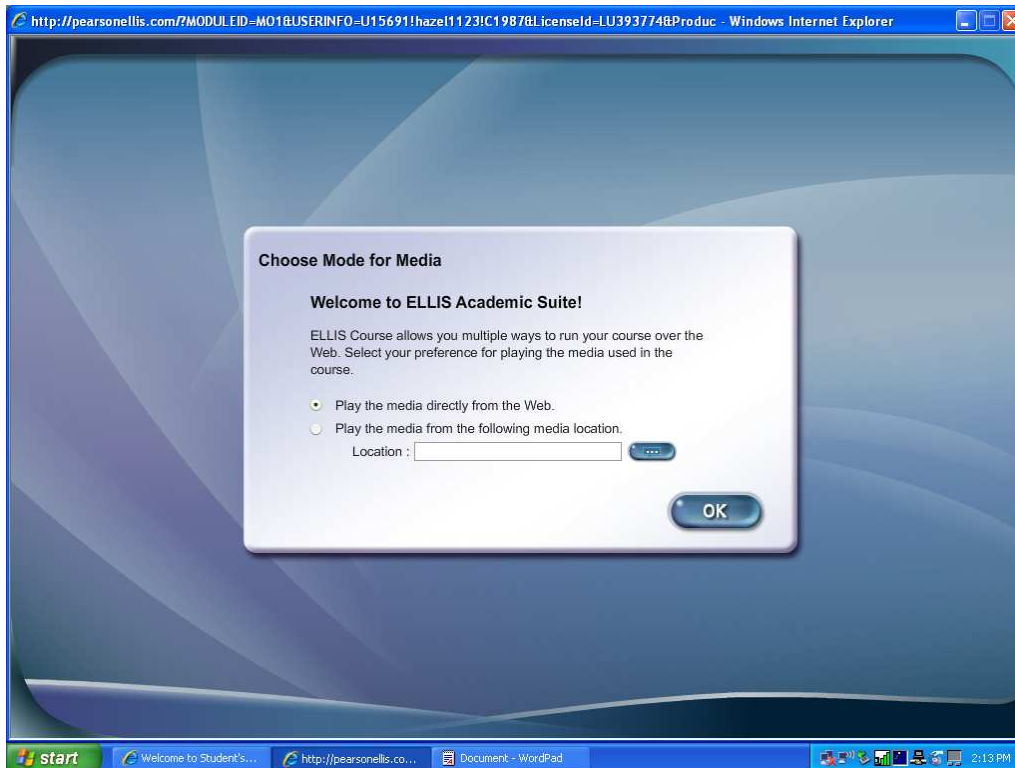

Select "Play the media directly from the Web"