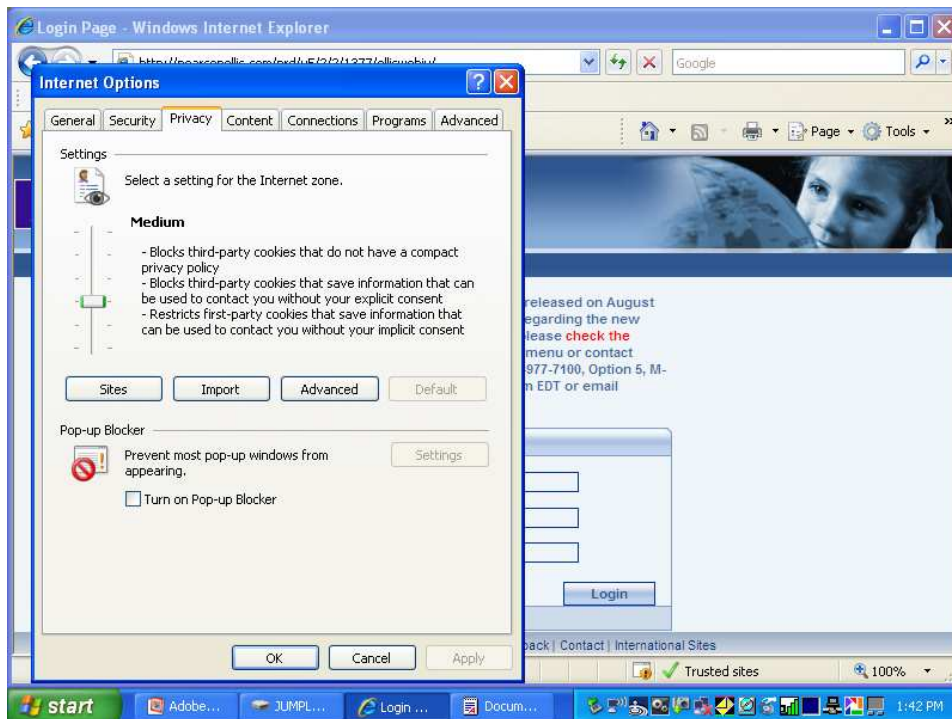

Open Internet Explorer – Login to Ellis

Select Tools/Internet Options/Privacy Tab and deselect “Turn on Pop-up blocker”

Go to Security Tab/Select Trusted Sites ok

**Uncheck “Require server verification (https) for all sites in the zone”
Add http://*.pearsonellis.com → close → ok**