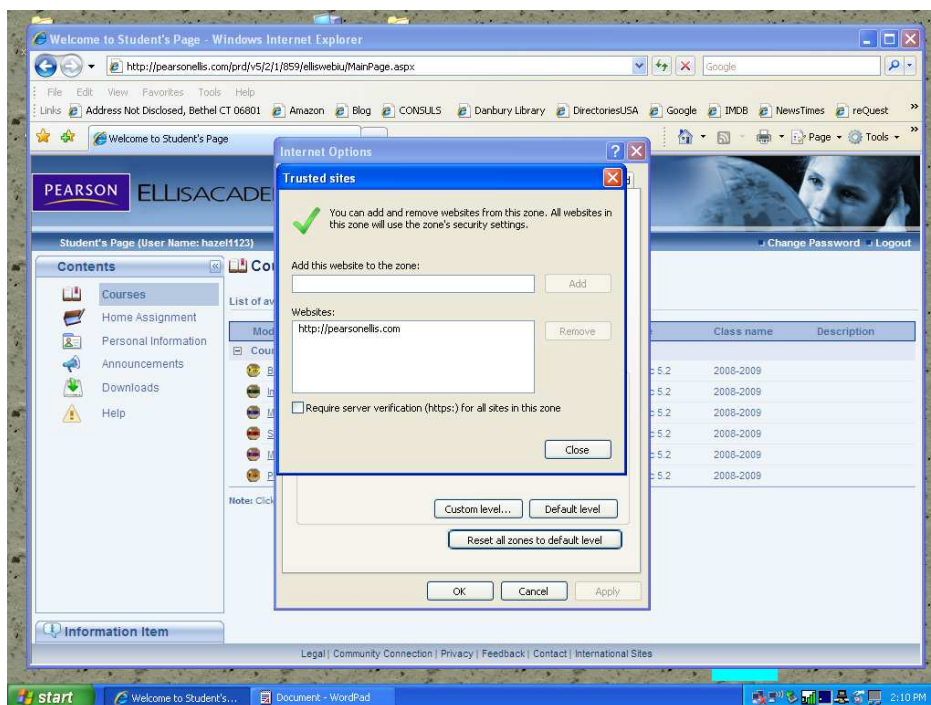

Open Internet Explorer – Login to Ellis

Select Tools/Internet Options/Privacy Tab and deselect “Turn on Pop-up blocker”

Go to Security Tab/Select Trusted Sites ok

**Uncheck “Require server verification (https) for all sites in the zone”
Add http://*.pearsonellis.com → close → ok**

Install ActiveX (above) then install program.

**Internet Explorer will search for Adobe Flash Player (required to see the media content)
Ellis will open if current machine has a supported version of Flash Player**